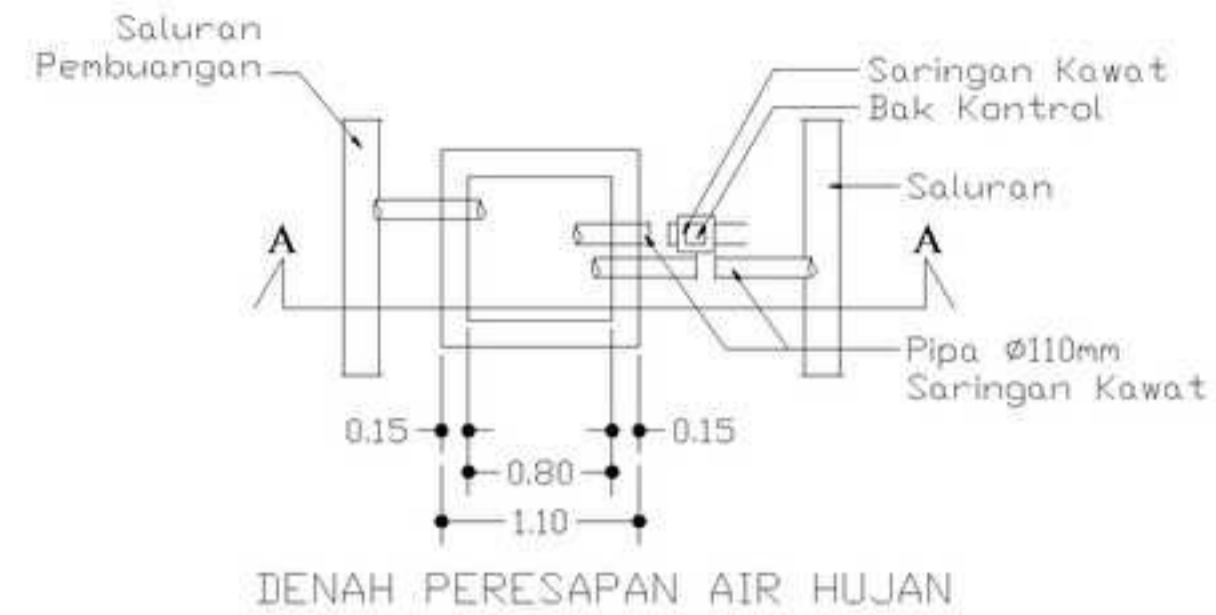

JALAN

KETERANGAN:

SIMBOL	NAMA
—	= PIPA ϕ 3"
—	= PIPA ϕ 4"

KETERANGAN:

SIMBOL	NAMA
—	= PIPA Ø 3"
—	= PIPA Ø 4"

KETERANGAN:

SIMBOL	NAMA
	= LAMPU ATAS
	= LAMPU GANTUNG
	= LAMPU DINDING
	= LAMPU TANAM
	= STOP KONTAK
	= SAKLAR HOTEL
	= SAKLAR SATU
	= SAKLAR DUA
	= SAKLAR TIGA
	= TV CABLE
	= KWH/PLN
	= MCB / Boxswi
	= KABEL

JALAN

KETERANGAN:

SIMBOL	NAMA
	= LAMPU ATAS
	= LAMPU GANTUNG
	= LAMPU DINDING
	= LAMPU TANAM
	= STOP KONTAK
	= SAKLAR HOTEL
	= SAKLAR SATU
	= SAKLAR DUA
	= SAKLAR TIGA
	= TV CABLE
	= KWH/PLN
	= MCB / Boxswi
	= KABEL