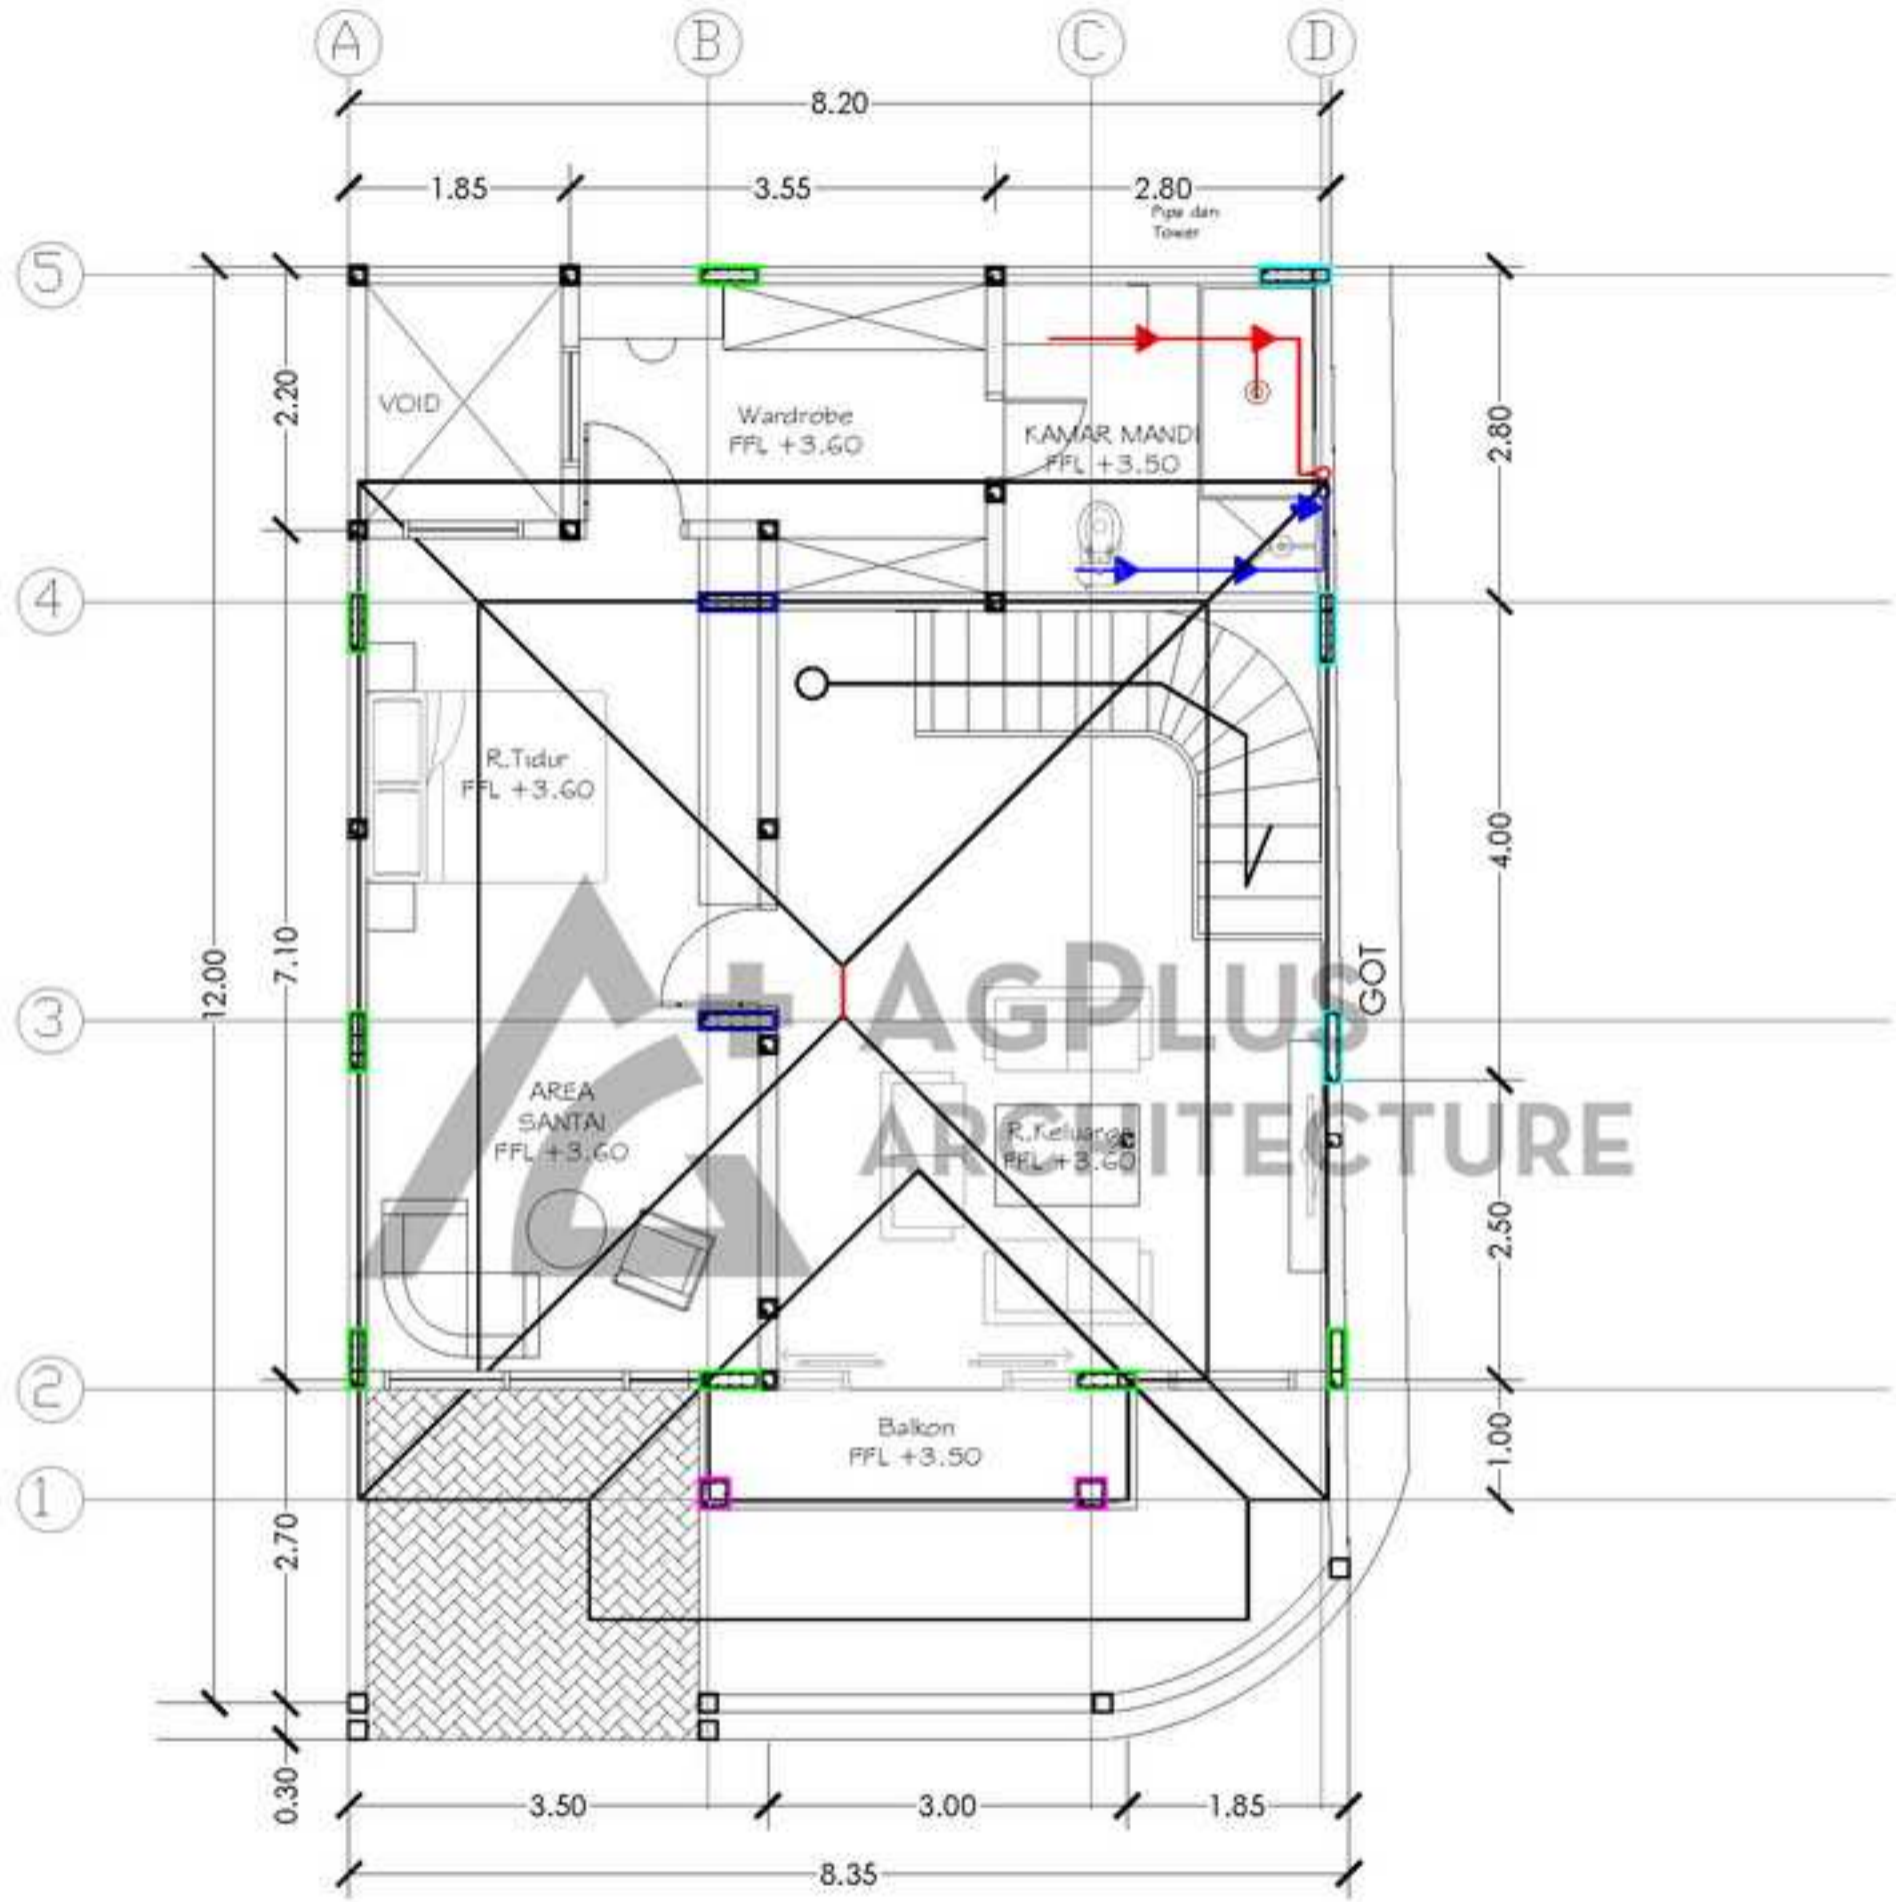

JALAN

KETERANGAN:

SIMBOL	NAMA
—	= PIPA ϕ 3"
—	= PIPA ϕ 4"

KETERANGAN:

SIMBOL	NAMA
—	= PIPA Ø 3"
—	= PIPA Ø 4"

KETERANGAN:

SIMBOL	NAMA
	= LAMPU ATAS
	= LAMPU GANTUNG
	= LAMPU DINDING
	= LAMPU TANAM
	= STOP KONTAK
	= SAKLAR HOTEL
	= SAKLAR SATU
	= SAKLAR DUA
	= SAKLAR TIGA
	= TV CABLE
	= KWH/PLN
	= MCB / Boxswi
	= KABEL

JALAN

KETERANGAN:

SIMBOL	NAMA
	= LAMPU ATAS
	= LAMPU GANTUNG
	= LAMPU DINDING
	= LAMPU TANAM
	= STOP KONTAK
	= SAKLAR HOTEL
	= SAKLAR SATU
	= SAKLAR DUA
	= SAKLAR TIGA
	= TV CABLE
	= KWH/PLN
	= MCB / Boxswi
	= KABEL