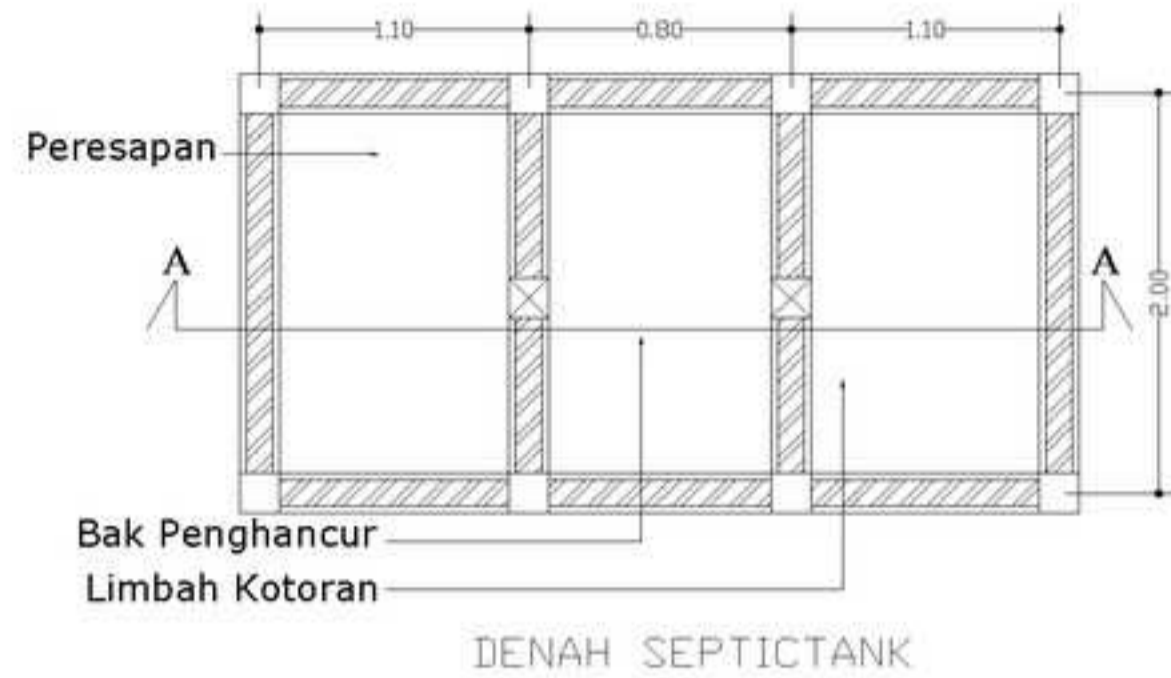

JALAN

KETERANGAN:

SIMBOL	NAMA
—	= PIPA ϕ 3"
—	= PIPA ϕ 4"

KETERANGAN:

SIMBOL	NAMA
—	= PIPA Ø 3"
—	= PIPA Ø 4"

KETERANGAN:

SIMBOL	NAMA
	= LAMPU ATAS
	= LAMPU GANTUNG
	= LAMPU DINDING
	= LAMPU TANAM
	= STOP KONTAK
	= SAKLAR HOTEL
	= SAKLAR SATU
	= SAKLAR DUA
	= SAKLAR TIGA
	= TV CABLE
	= KWH/PLN
	= MCB / Boxswi
	= KABEL

JALAN

KETERANGAN:

SIMBOL	NAMA
	= LAMPU ATAS
	= LAMPU GANTUNG
	= LAMPU DINDING
	= LAMPU TANAM
	= STOP KONTAK
	= SAKLAR HOTEL
	= SAKLAR SATU
	= SAKLAR DUA
	= SAKLAR TIGA
	= TV CABLE
	= KWH/PLN
	= MCB / Boxswi
	= KABEL