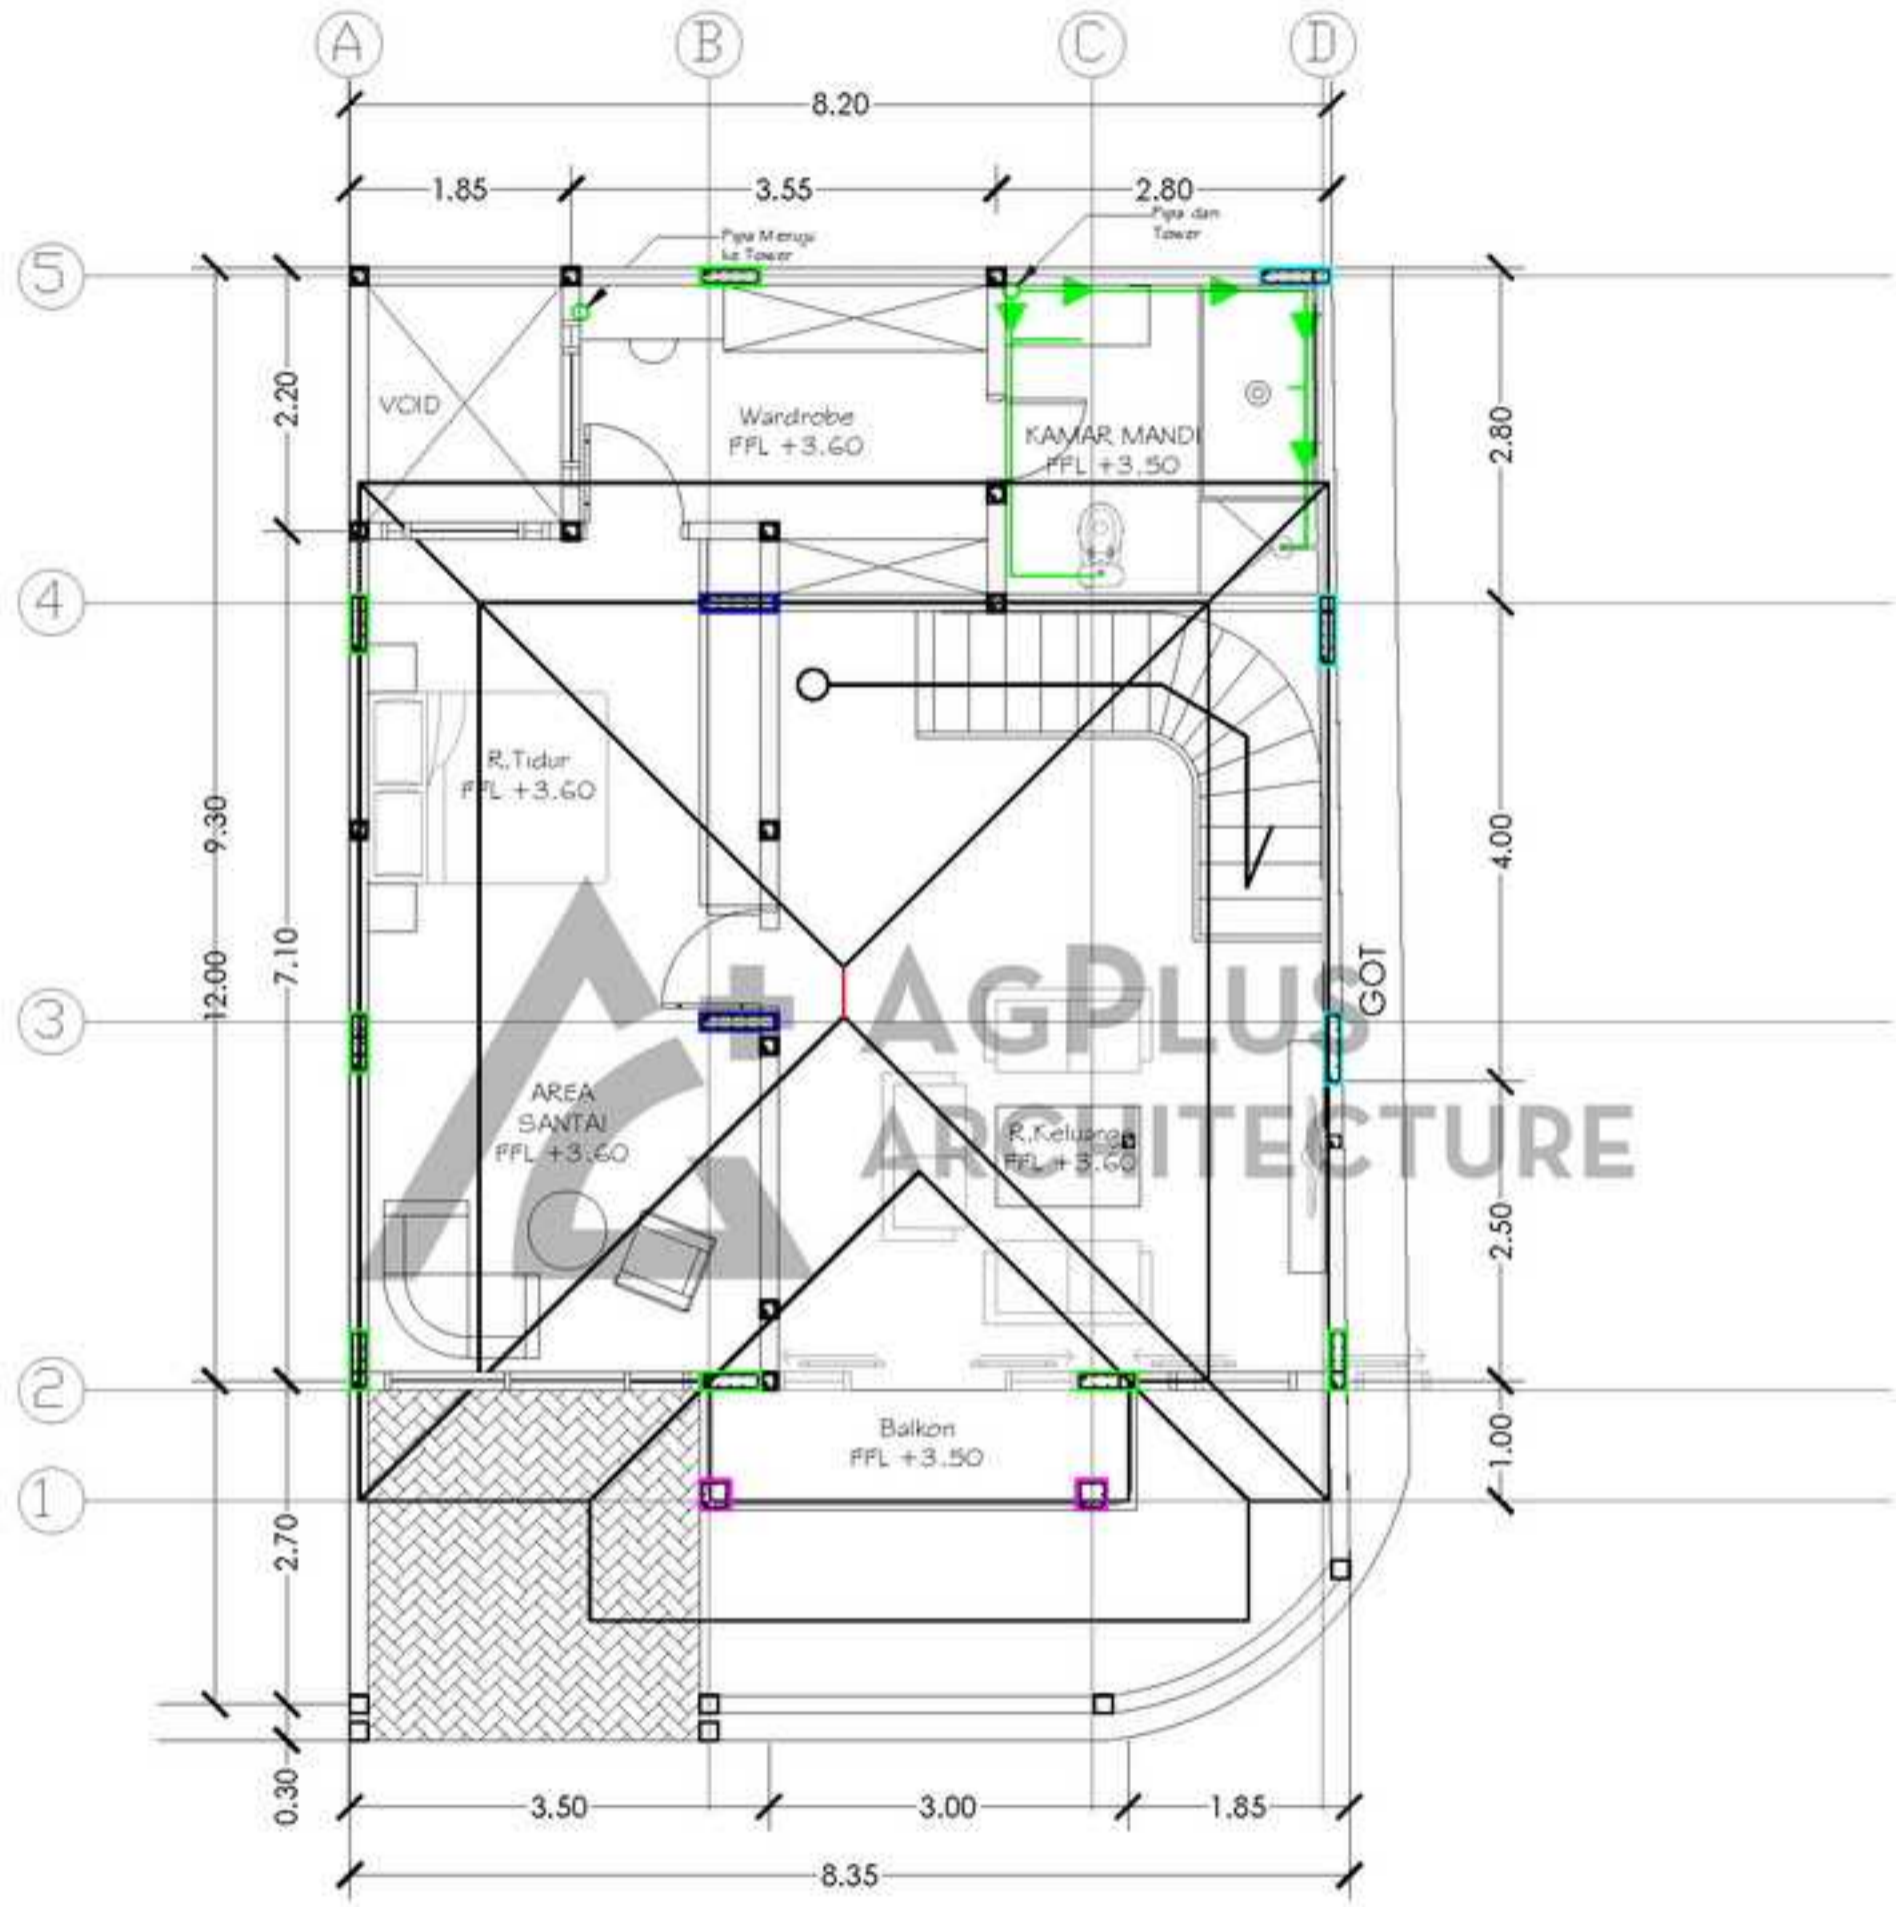

JALAN

KETERANGAN:

SIMBOL	NAMA
—	= PIPA ϕ 3"
—	= PIPA ϕ 4"

KETERANGAN:

SIMBOL	NAMA
—	= PIPA Ø 3"
—	= PIPA Ø 4"

KETERANGAN:

SIMBOL	NAMA
	= LAMPU ATAS
	= LAMPU GANTUNG
	= LAMPU DINDING
	= LAMPU TANAM
	= STOP KONTAK
	= SAKLAR HOTEL
	= SAKLAR SATU
	= SAKLAR DUA
	= SAKLAR TIGA
	= TV CABLE
	= KWH/PLN
	= MCB / Boxswi
	= KABEL

JALAN

KETERANGAN:

SIMBOL	NAMA
	= LAMPU ATAS
	= LAMPU GANTUNG
	= LAMPU DINDING
	= LAMPU TANAM
	= STOP KONTAK
	= SAKLAR HOTEL
	= SAKLAR SATU
	= SAKLAR DUA
	= SAKLAR TIGA
	= TV CABLE
	= KWH/PLN
	= MCB / Boxswi
	= KABEL