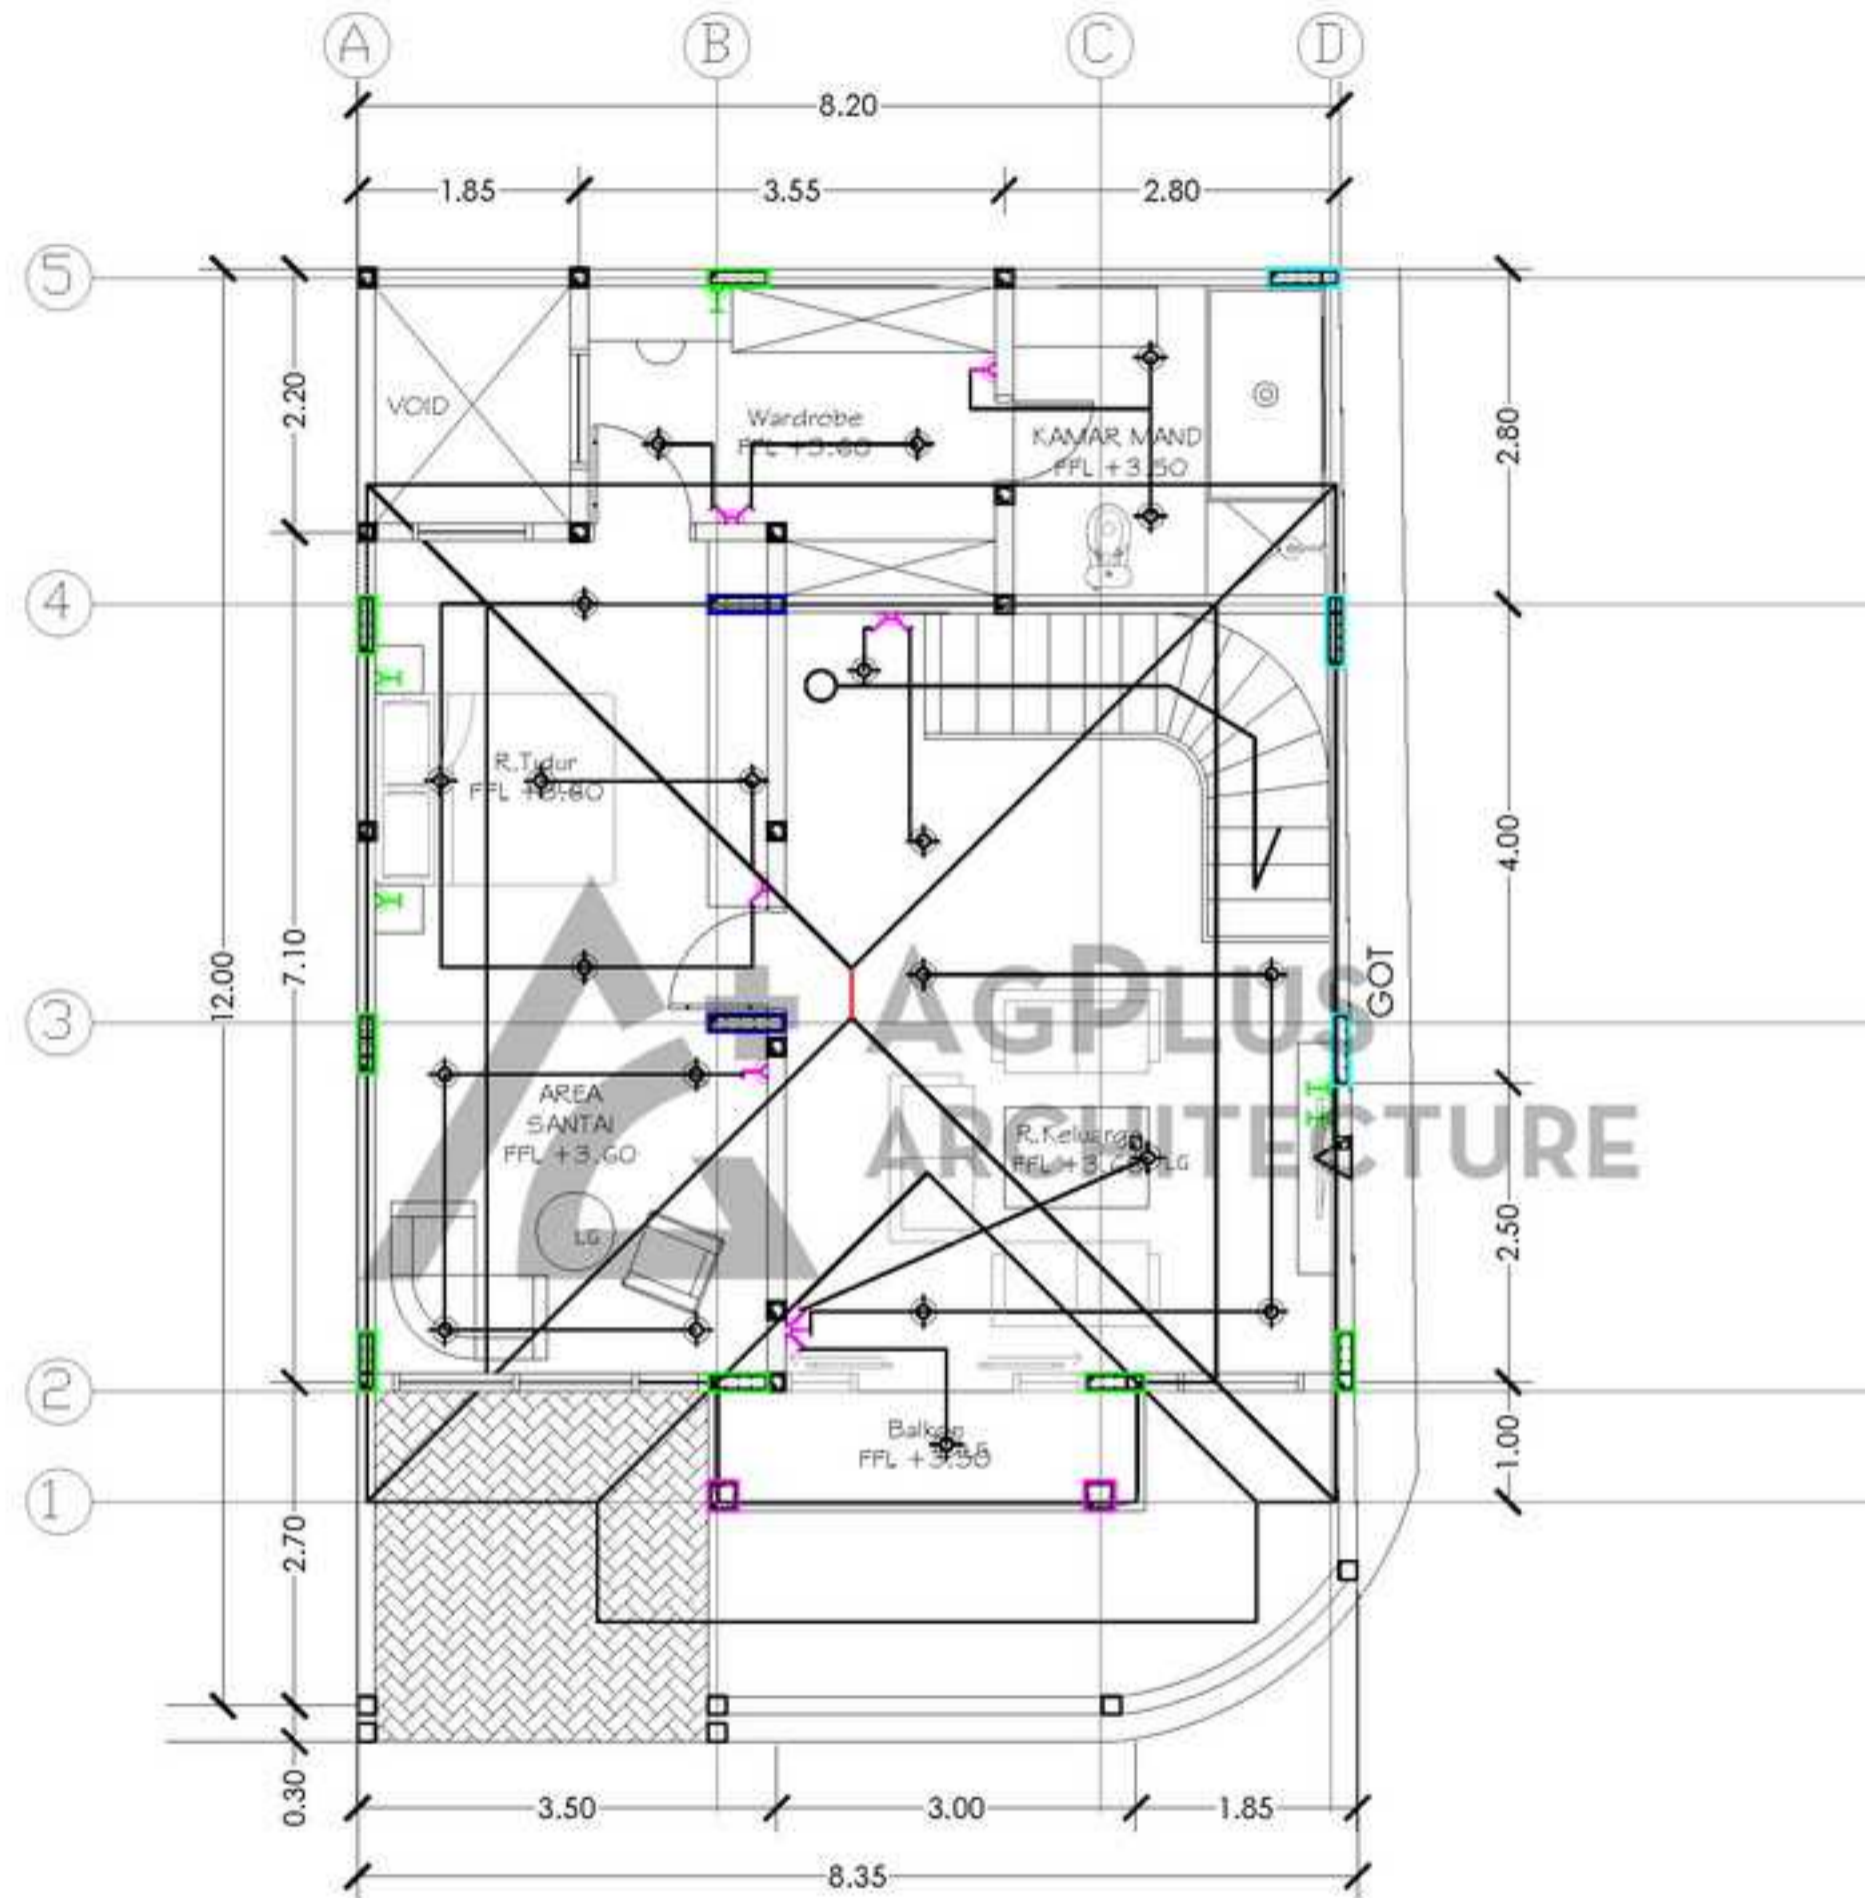

JALAN

KETERANGAN:

SIMBOL	NAMA
—	= PIPA ϕ 3"
—	= PIPA ϕ 4"

KETERANGAN:

SIMBOL	NAMA
—	= PIPA Ø 3"
—	= PIPA Ø 4"

KETERANGAN:

SIMBOL	NAMA
	= LAMPU ATAS
	= LAMPU GANTUNG
	= LAMPU DINDING
	= LAMPU TANAM
	= STOP KONTAK
	= SAKLAR HOTEL
	= SAKLAR SATU
	= SAKLAR DUA
	= SAKLAR TIGA
	= TV CABLE
	= KWH/PLN
	= MCB / Boxswi
	= KABEL

JALAN

KETERANGAN:

SIMBOL	NAMA
	= LAMPU ATAS
	= LAMPU GANTUNG
	= LAMPU DINDING
	= LAMPU TANAM
	= STOP KONTAK
	= SAKLAR HOTEL
	= SAKLAR SATU
	= SAKLAR DUA
	= SAKLAR TIGA
	= TV CABLE
	= KWH/PLN
	= MCB / Boxswi
	= KABEL