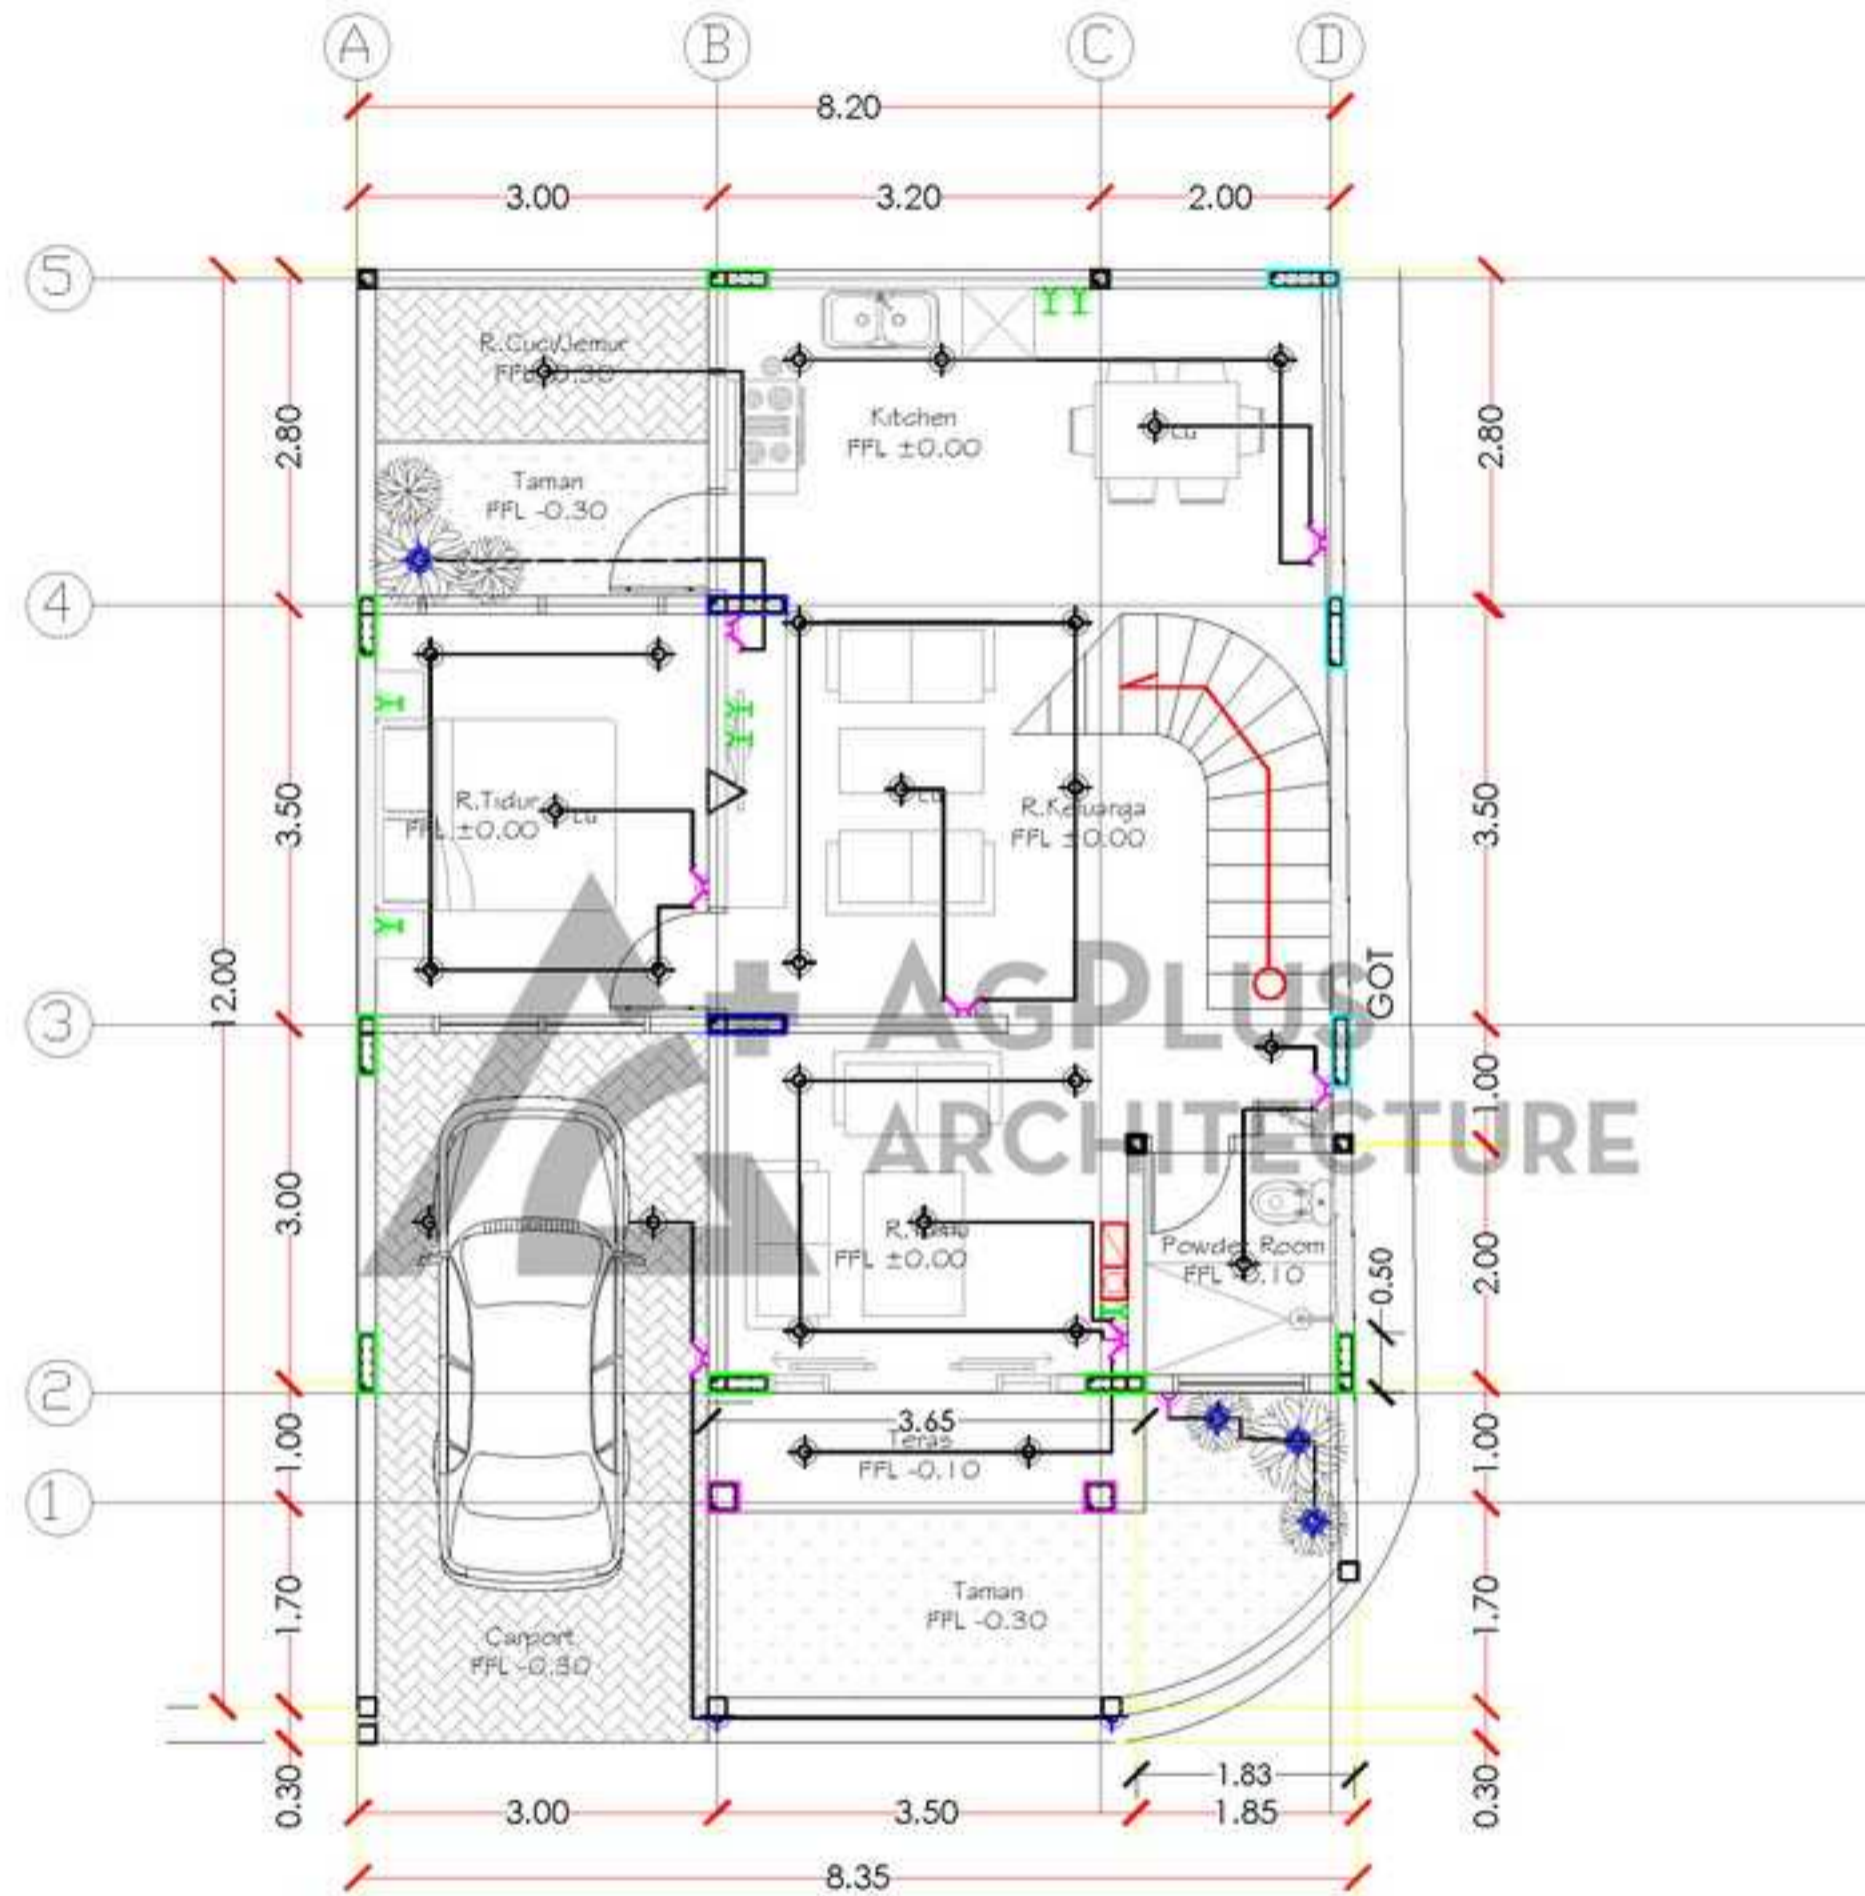

JALAN

KETERANGAN:

SIMBOL	NAMA
—	= PIPA ϕ 3"
—	= PIPA ϕ 4"

KETERANGAN:

SIMBOL	NAMA
—	= PIPA Ø 3"
—	= PIPA Ø 4"

KETERANGAN:

SIMBOL	NAMA
	= LAMPU ATAS
	= LAMPU GANTUNG
	= LAMPU DINDING
	= LAMPU TANAM
	= STOP KONTAK
	= SAKLAR HOTEL
	= SAKLAR SATU
	= SAKLAR DUA
	= SAKLAR TIGA
	= TV CABLE
	= KWH/PLN
	= MCB / Boxswi
	= KABEL

JALAN

KETERANGAN:

SIMBOL	NAMA
	= LAMPU ATAS
	= LAMPU GANTUNG
	= LAMPU DINDING
	= LAMPU TANAM
	= STOP KONTAK
	= SAKLAR HOTEL
	= SAKLAR SATU
	= SAKLAR DUA
	= SAKLAR TIGA
	= TV CABLE
	= KWH/PLN
	= MCB / Boxswi
	= KABEL