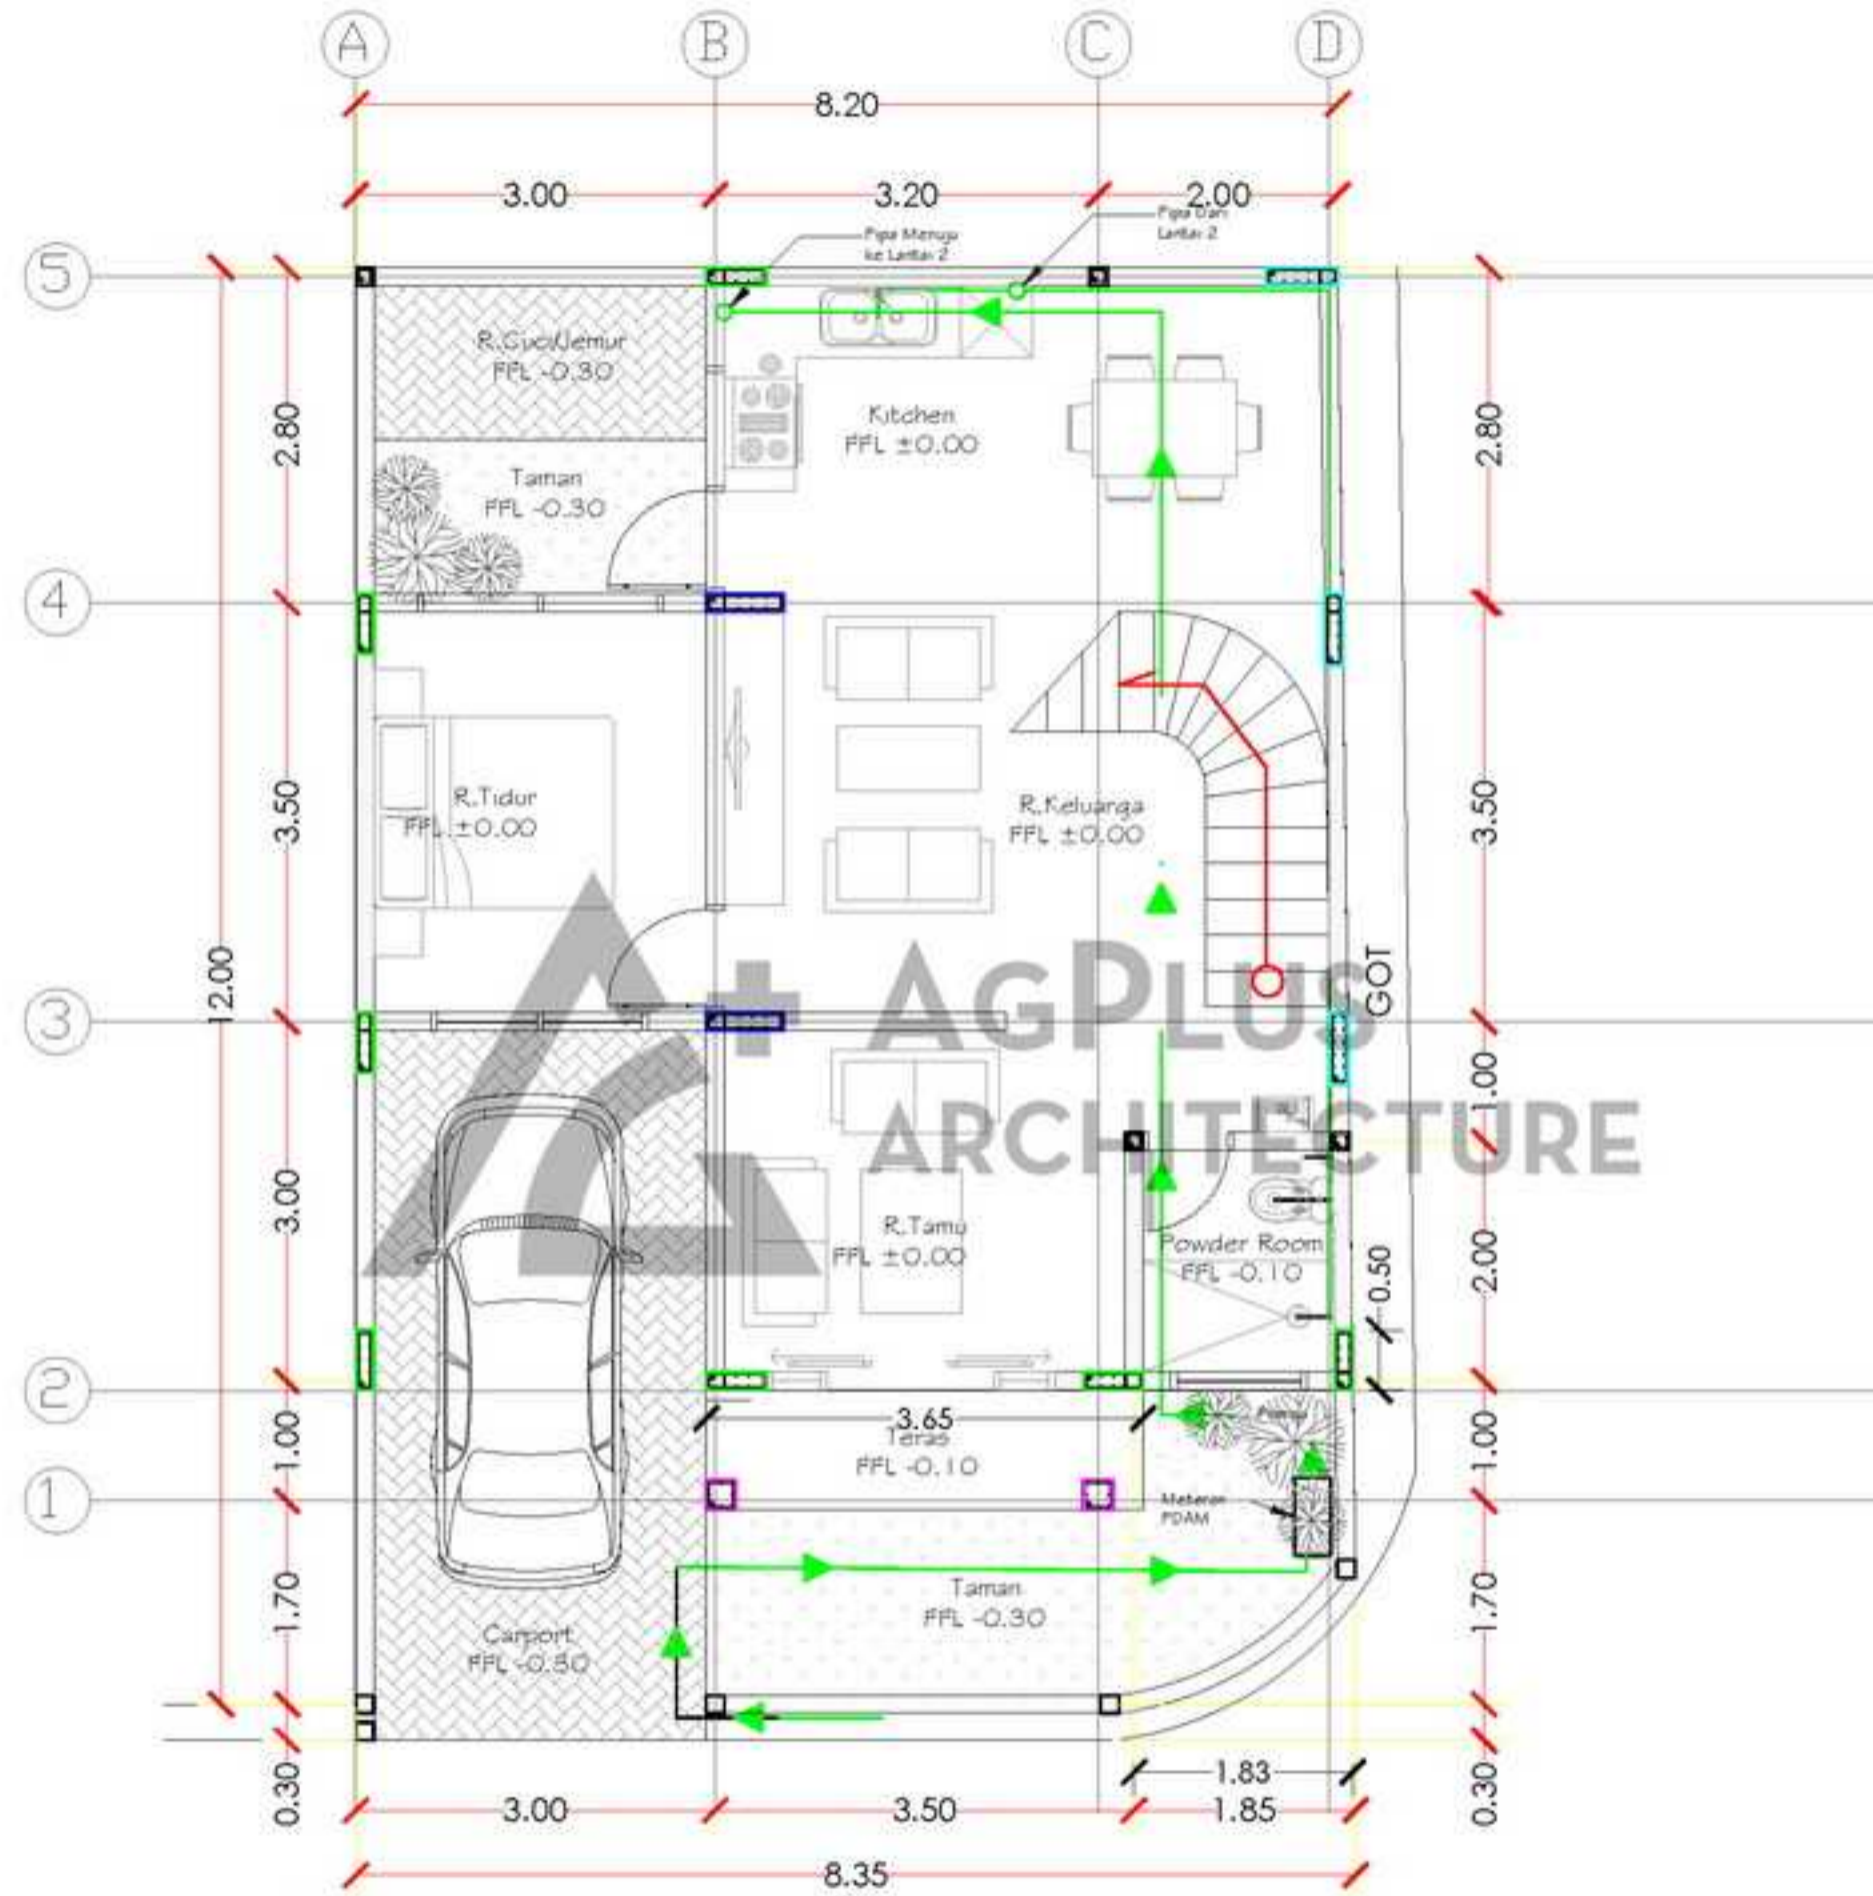

JALAN

KETERANGAN:

SIMBOL	NAMA
—	= PIPA ϕ 3"
—	= PIPA ϕ 4"

KETERANGAN:

SIMBOL	NAMA
—	= PIPA Ø 3"
—	= PIPA Ø 4"

KETERANGAN:

SIMBOL	NAMA
	= LAMPU ATAS
	= LAMPU GANTUNG
	= LAMPU DINDING
	= LAMPU TANAM
	= STOP KONTAK
	= SAKLAR HOTEL
	= SAKLAR SATU
	= SAKLAR DUA
	= SAKLAR TIGA
	= TV CABLE
	= KWH/PLN
	= MCB / Boxswi
	= KABEL

JALAN

KETERANGAN:

SIMBOL	NAMA
	= LAMPU ATAS
	= LAMPU GANTUNG
	= LAMPU DINDING
	= LAMPU TANAM
	= STOP KONTAK
	= SAKLAR HOTEL
	= SAKLAR SATU
	= SAKLAR DUA
	= SAKLAR TIGA
	= TV CABLE
	= KWH/PLN
	= MCB / Boxswi
	= KABEL