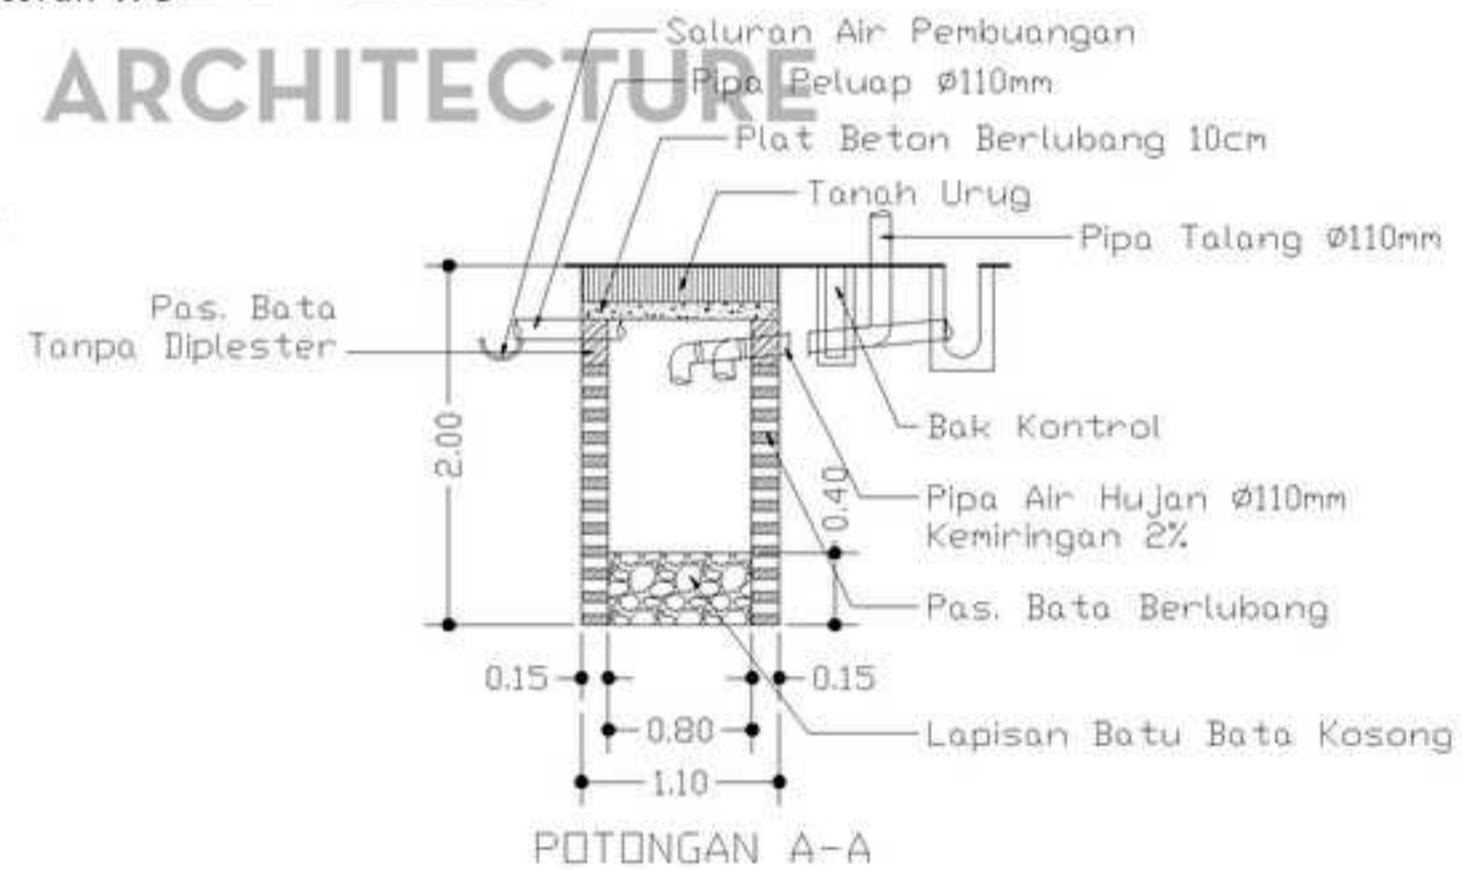

JALAN

KETERANGAN:

SIMBOL	NAMA
—	= PIPA ϕ 3"
—	= PIPA ϕ 4"

KETERANGAN:

SIMBOL	NAMA
—	= PIPA Ø 3"
—	= PIPA Ø 4"

KETERANGAN:

SIMBOL	NAMA
	= LAMPU ATAS
	= LAMPU GANTUNG
	= LAMPU DINDING
	= LAMPU TANAM
	= STOP KONTAK
	= SAKLAR HOTEL
	= SAKLAR SATU
	= SAKLAR DUA
	= SAKLAR TIGA
	= TV CABLE
	= KWH/PLN
	= MCB / Boxswi
	= KABEL

JALAN

KETERANGAN:

SIMBOL	NAMA
	= LAMPU ATAS
	= LAMPU GANTUNG
	= LAMPU DINDING
	= LAMPU TANAM
	= STOP KONTAK
	= SAKLAR HOTEL
	= SAKLAR SATU
	= SAKLAR DUA
	= SAKLAR TIGA
	= TV CABLE
	= KWH/PLN
	= MCB / Boxswi
	= KABEL